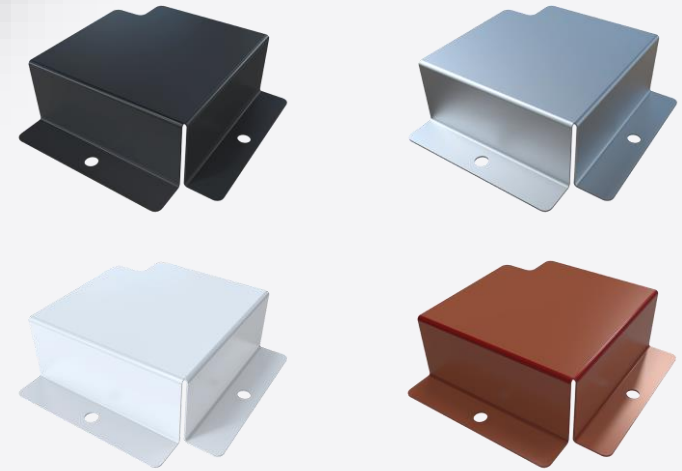

NM Joint Cable Connection

- → Skyddar kablaget
- → Snabbmonterad skarvning
- → Finns i fyra olika färger