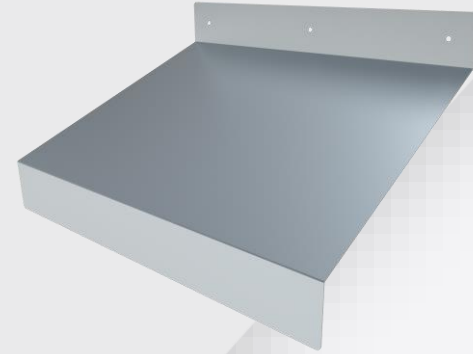

NM SunRoof

- → Takskydd i aluzink
- → För växelriktare och batteri
- → 670x450 mm eller 1070x450 mm
- → Finns även i vitt utförande